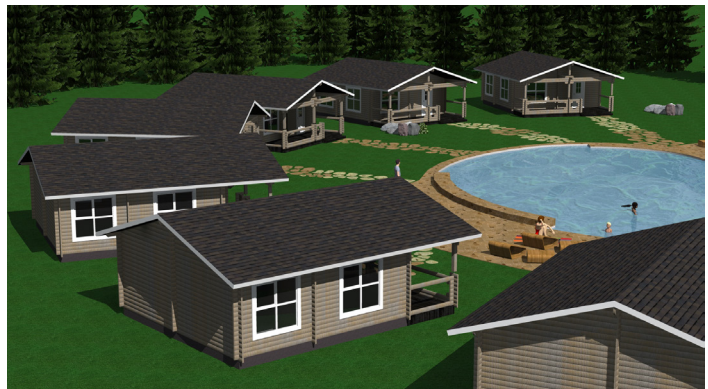

SUMMERHOUSE MARI

Total area 40,0 m²

Terrace 10,0 m²

NORDIKWOOD™

+372 50 17 456 +372 50 93 756
 Tallinn, Estonia Lõhavere, 71209
 info@nordikwood.ee Viljandimaa, Estonia

www.nordikwood.ee

© All rights reserved

SUMMERHOUSE MARI

1. Living room
2. Kitchen
3. WC/shower
4. Bedroom 1
5. Bedroom 2
6. Terrace

Log house kit contains:

- Log part
- Roof construction (purlins)
- Roof supporting posts (if needed)
- Roof boarding
- Roofing
- Roofing insulation
- Baseframe, outline
(inner always 45 mm thick)
- Floorboards
- Terrace boarding
- Windows & doors liningboards
- Eaveboards
- Gableboards
- Windows/doors