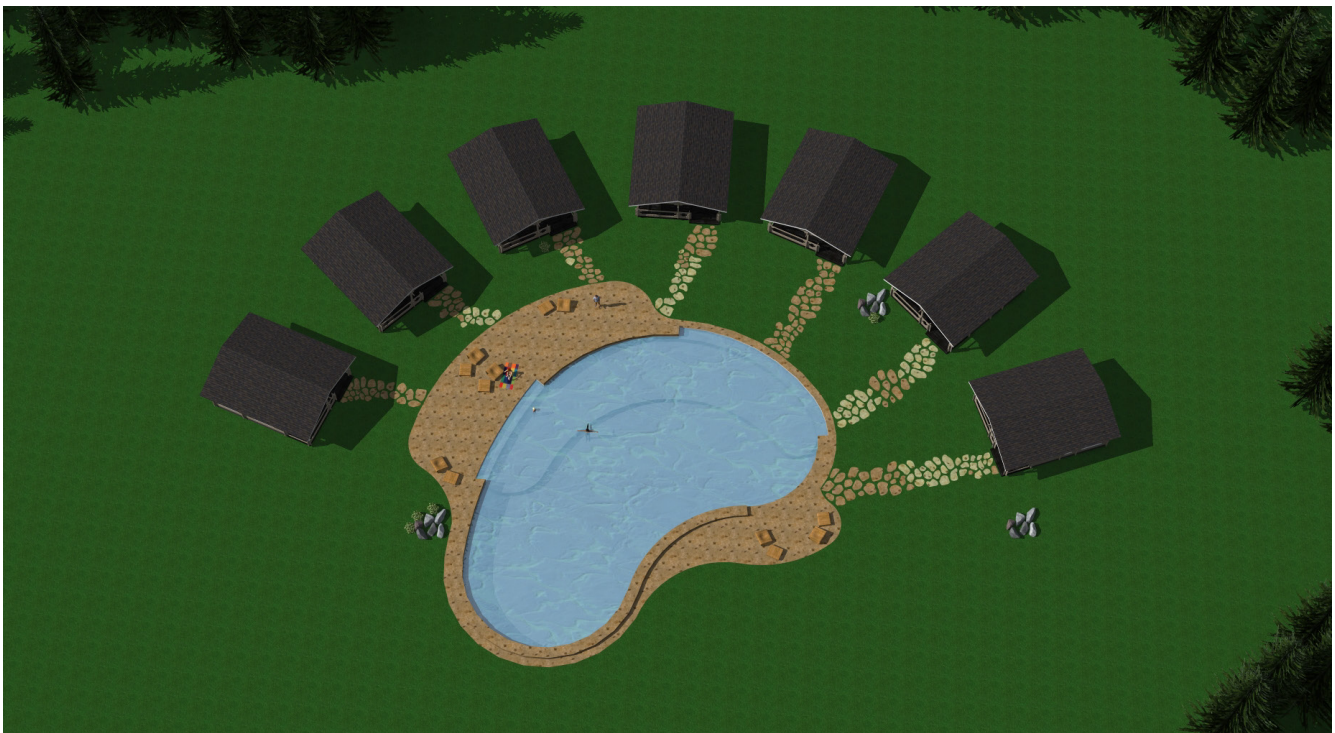

SUMMERHOUSE MARI

Total area 40,0 m²

Terrace 10,0 m²

NORDIKWOOD™

+372 50 17 456 +372 50 93 756
 Tallinn, Estonia Lõhavere, 71209
 info@nordikwood.ee Viljandimaa, Estonia

www.nordikwood.ee

© All rights reserved

SUMMERHOUSE MARI

1. Living room
2. Kitchen
3. WC/shower
4. Bedroom 1
5. Bedroom 2
6. Terrace

Log house kit contains:

- Log part
- Roof construction (purlins)
- Roof supporting posts (if needed)
- Roof boarding
- Roofing
- Roofing insulation
- Baseframe, outline
(inner always 45 mm thick)
- Floorboards
- Terrace boarding
- Windows & doors liningboards
- Eaveboards
- Gableboards
- Windows/doors